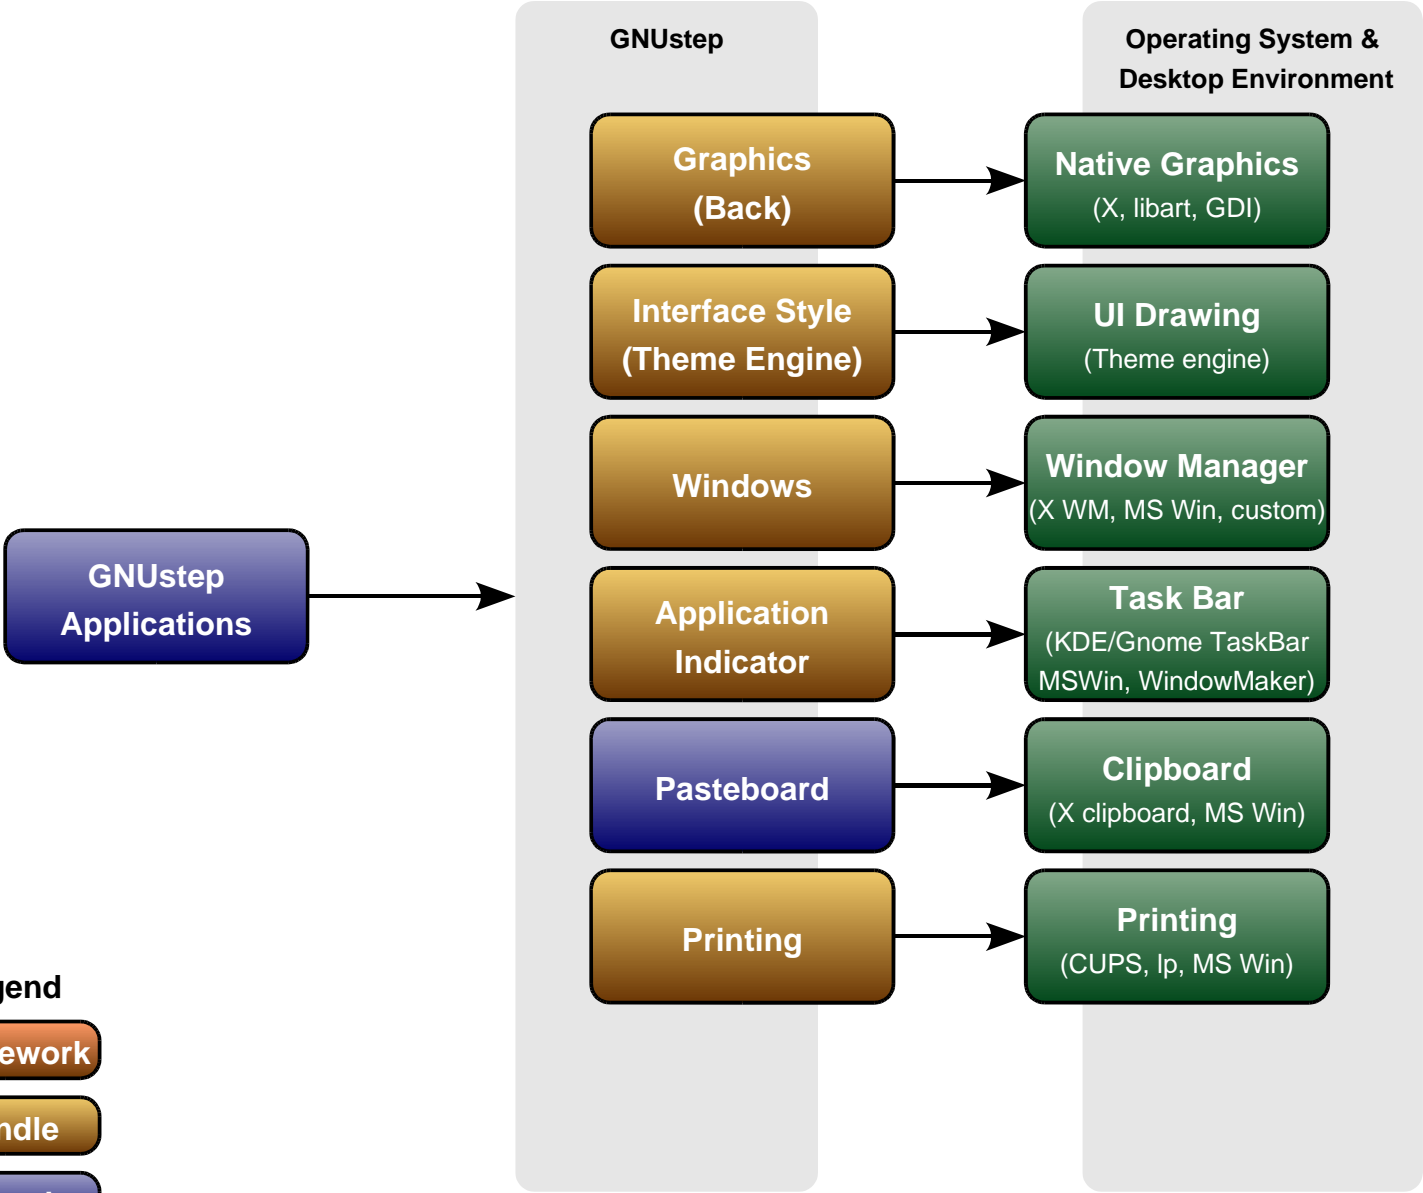

# GNUstep Architecture

**Legend**

Framework

Bundle

Application

Foreign

Slide level: Introduction

# GNUstep Application Development Process

Developer

Legend

Information

GNUstep

Foreign

Slide level: Introduction

# Desktop Integration